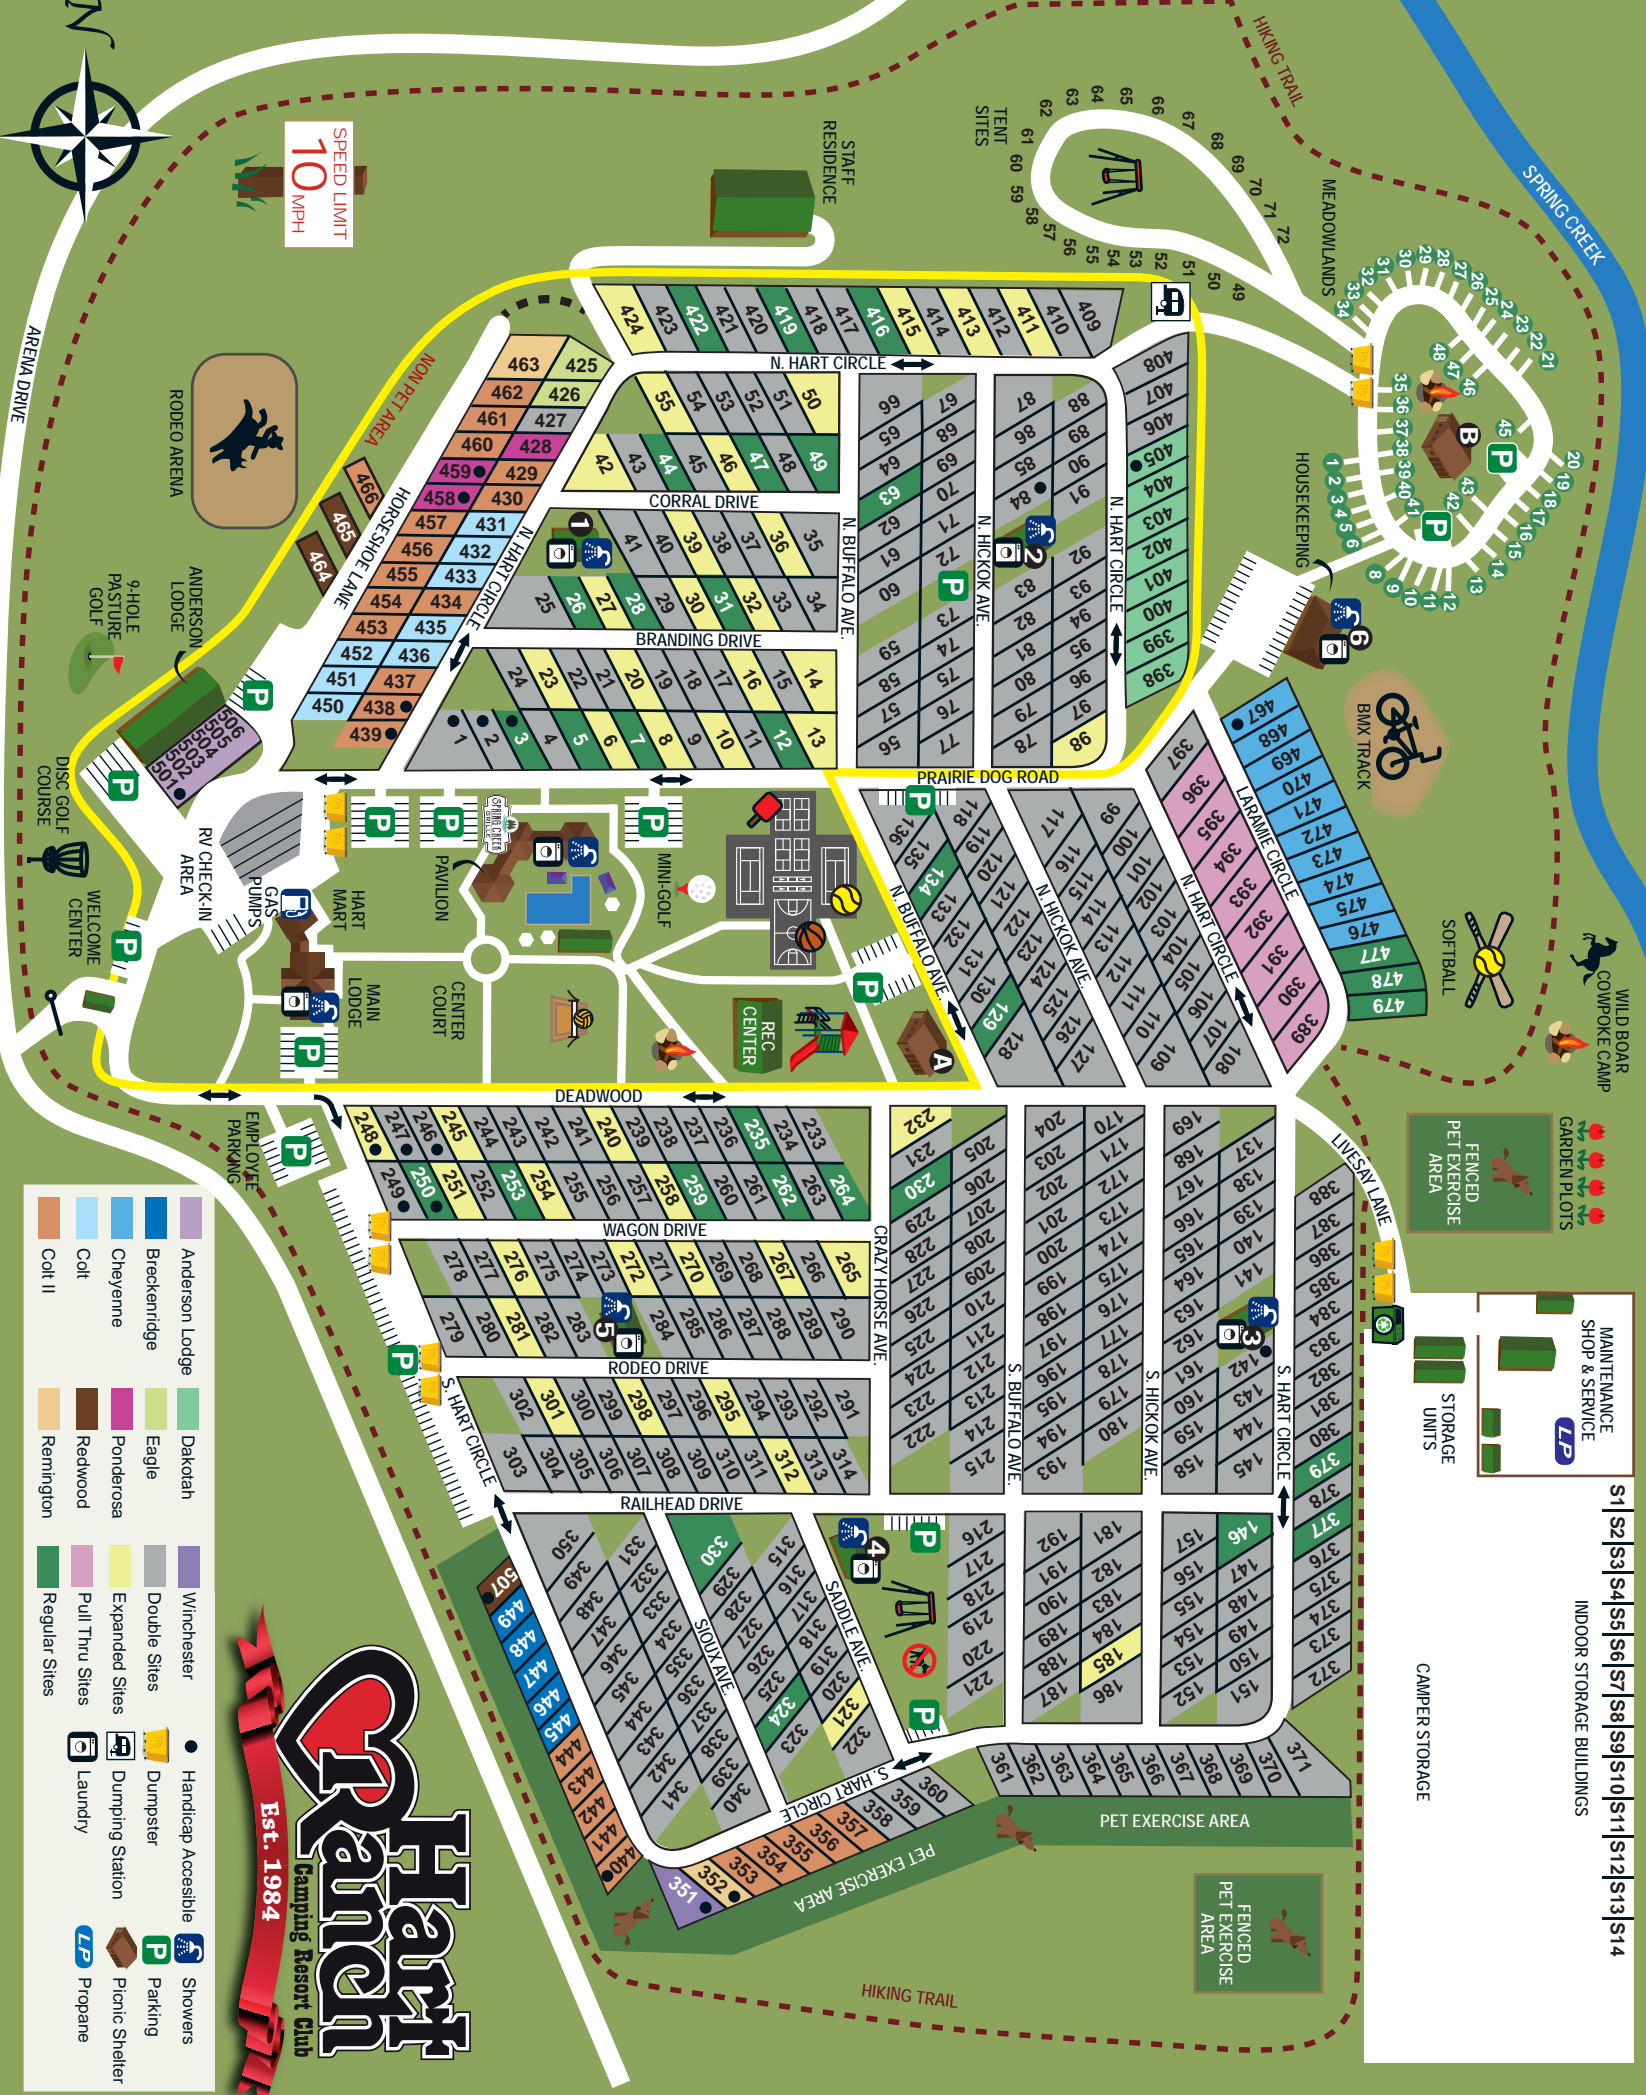

Premier RV Sites

Hart Ranch Resort offers 413 full hook-up RV sites featuring 40' to 50' concrete slabs with 50 amps of power, free cable TV, water, and sewer. The RV sites are situated to assure all guests have adequate privacy and space to avoid feeling overcrowded. The Resort also offers an additional 46 gravel sites in our Meadowlands area.

Wild West Wednesday Rodeos

Join us every Wednesday night in July and August for our signature Wild West Wednesdays Hart Ranch Roughstock Rodeo Series! Each rodeo will include events like: Saddle Bronc, Bareback, Bull Riding and Barrel Racing! Bring the kids and come early for some pre-rodeo treats and perhaps even a little crowd participation during the rodeo!

SPEED LIMIT 10 MPH

- Anderson Lodge
- Breckenridge
- Cheyenne
- Colt
- Colt II
- Dakotah
- Eagle
- Ponderosa
- Redwood
- Remington
- Winchester
- Double Sites
- Expanded Sites
- Pull Thru Sites
- Regular Sites
- Handicap Accessible
- Dumpster
- Dumping Station
- Laundry
- Showers
- Parking
- Picnic Shelter
- Propane