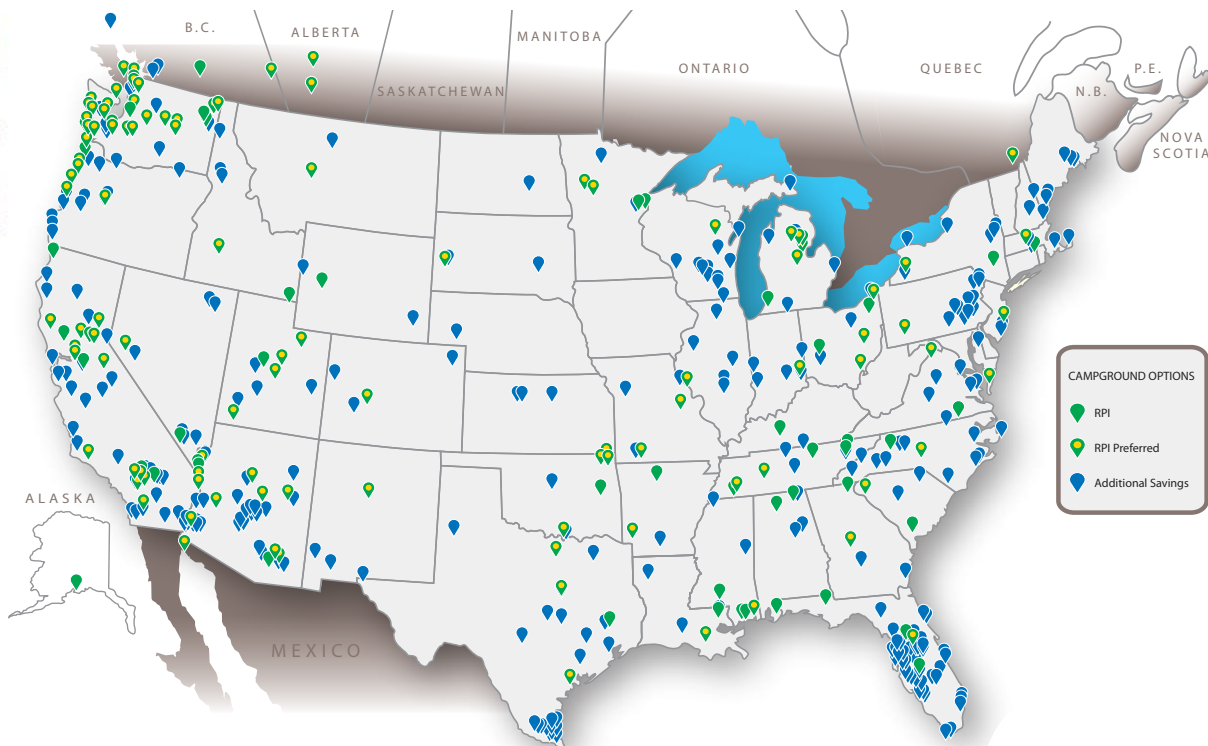

Extend Your Family Fun for Generations to Come!

Add Associates

Adult children 18 years of age or older (natural and/or adopted) can be added to select memberships for an additional fee. Associate members share the same usage rights as the parent member's level.